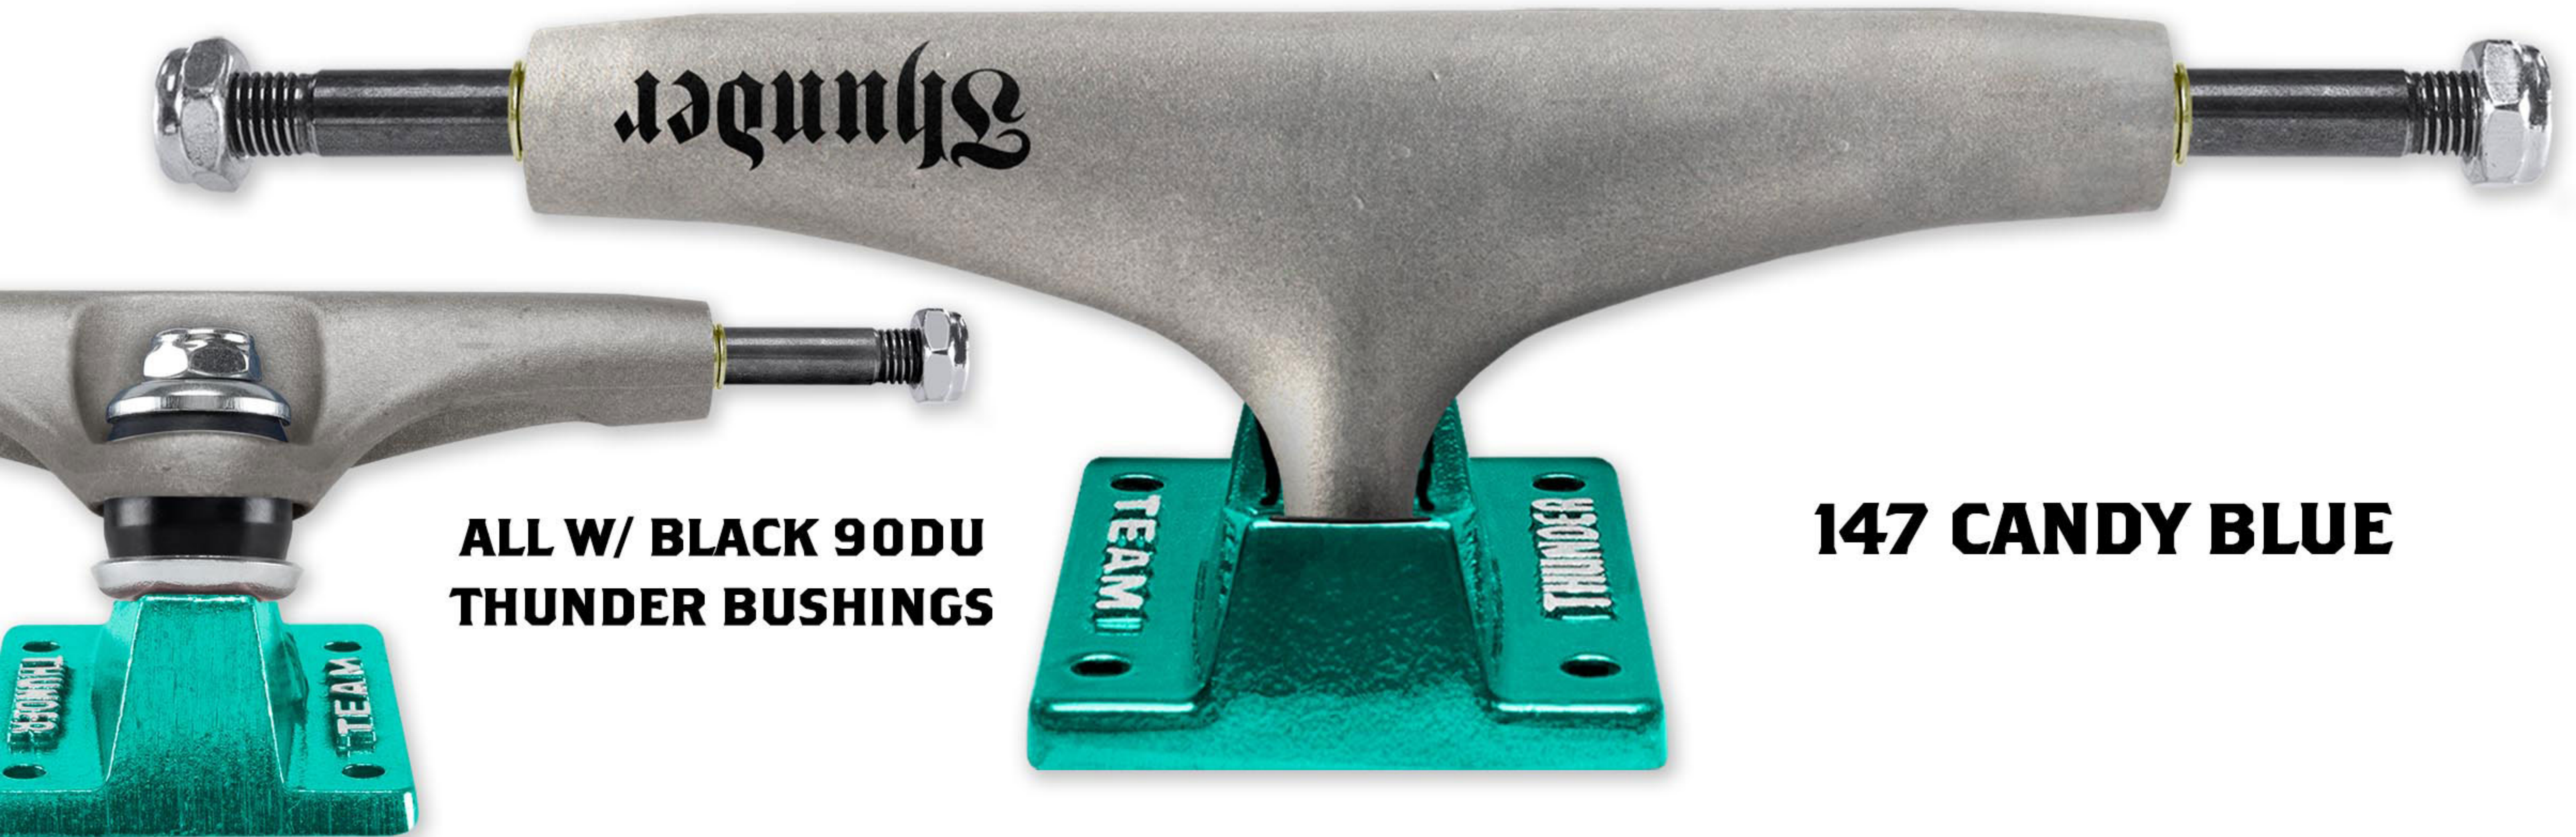

Thunder SCRIPT RAW TEAM EDITIONS

AVAILABLE IN 147, 148, 149

THE ORIGINAL THUNDER TEAM DESIGN WITH THE CLASSIC SCRIPT LOGO ON RAW HANGERS

ALL W/ BLACK 90DU
THUNDER BUSHINGS

147 CANDY BLUE