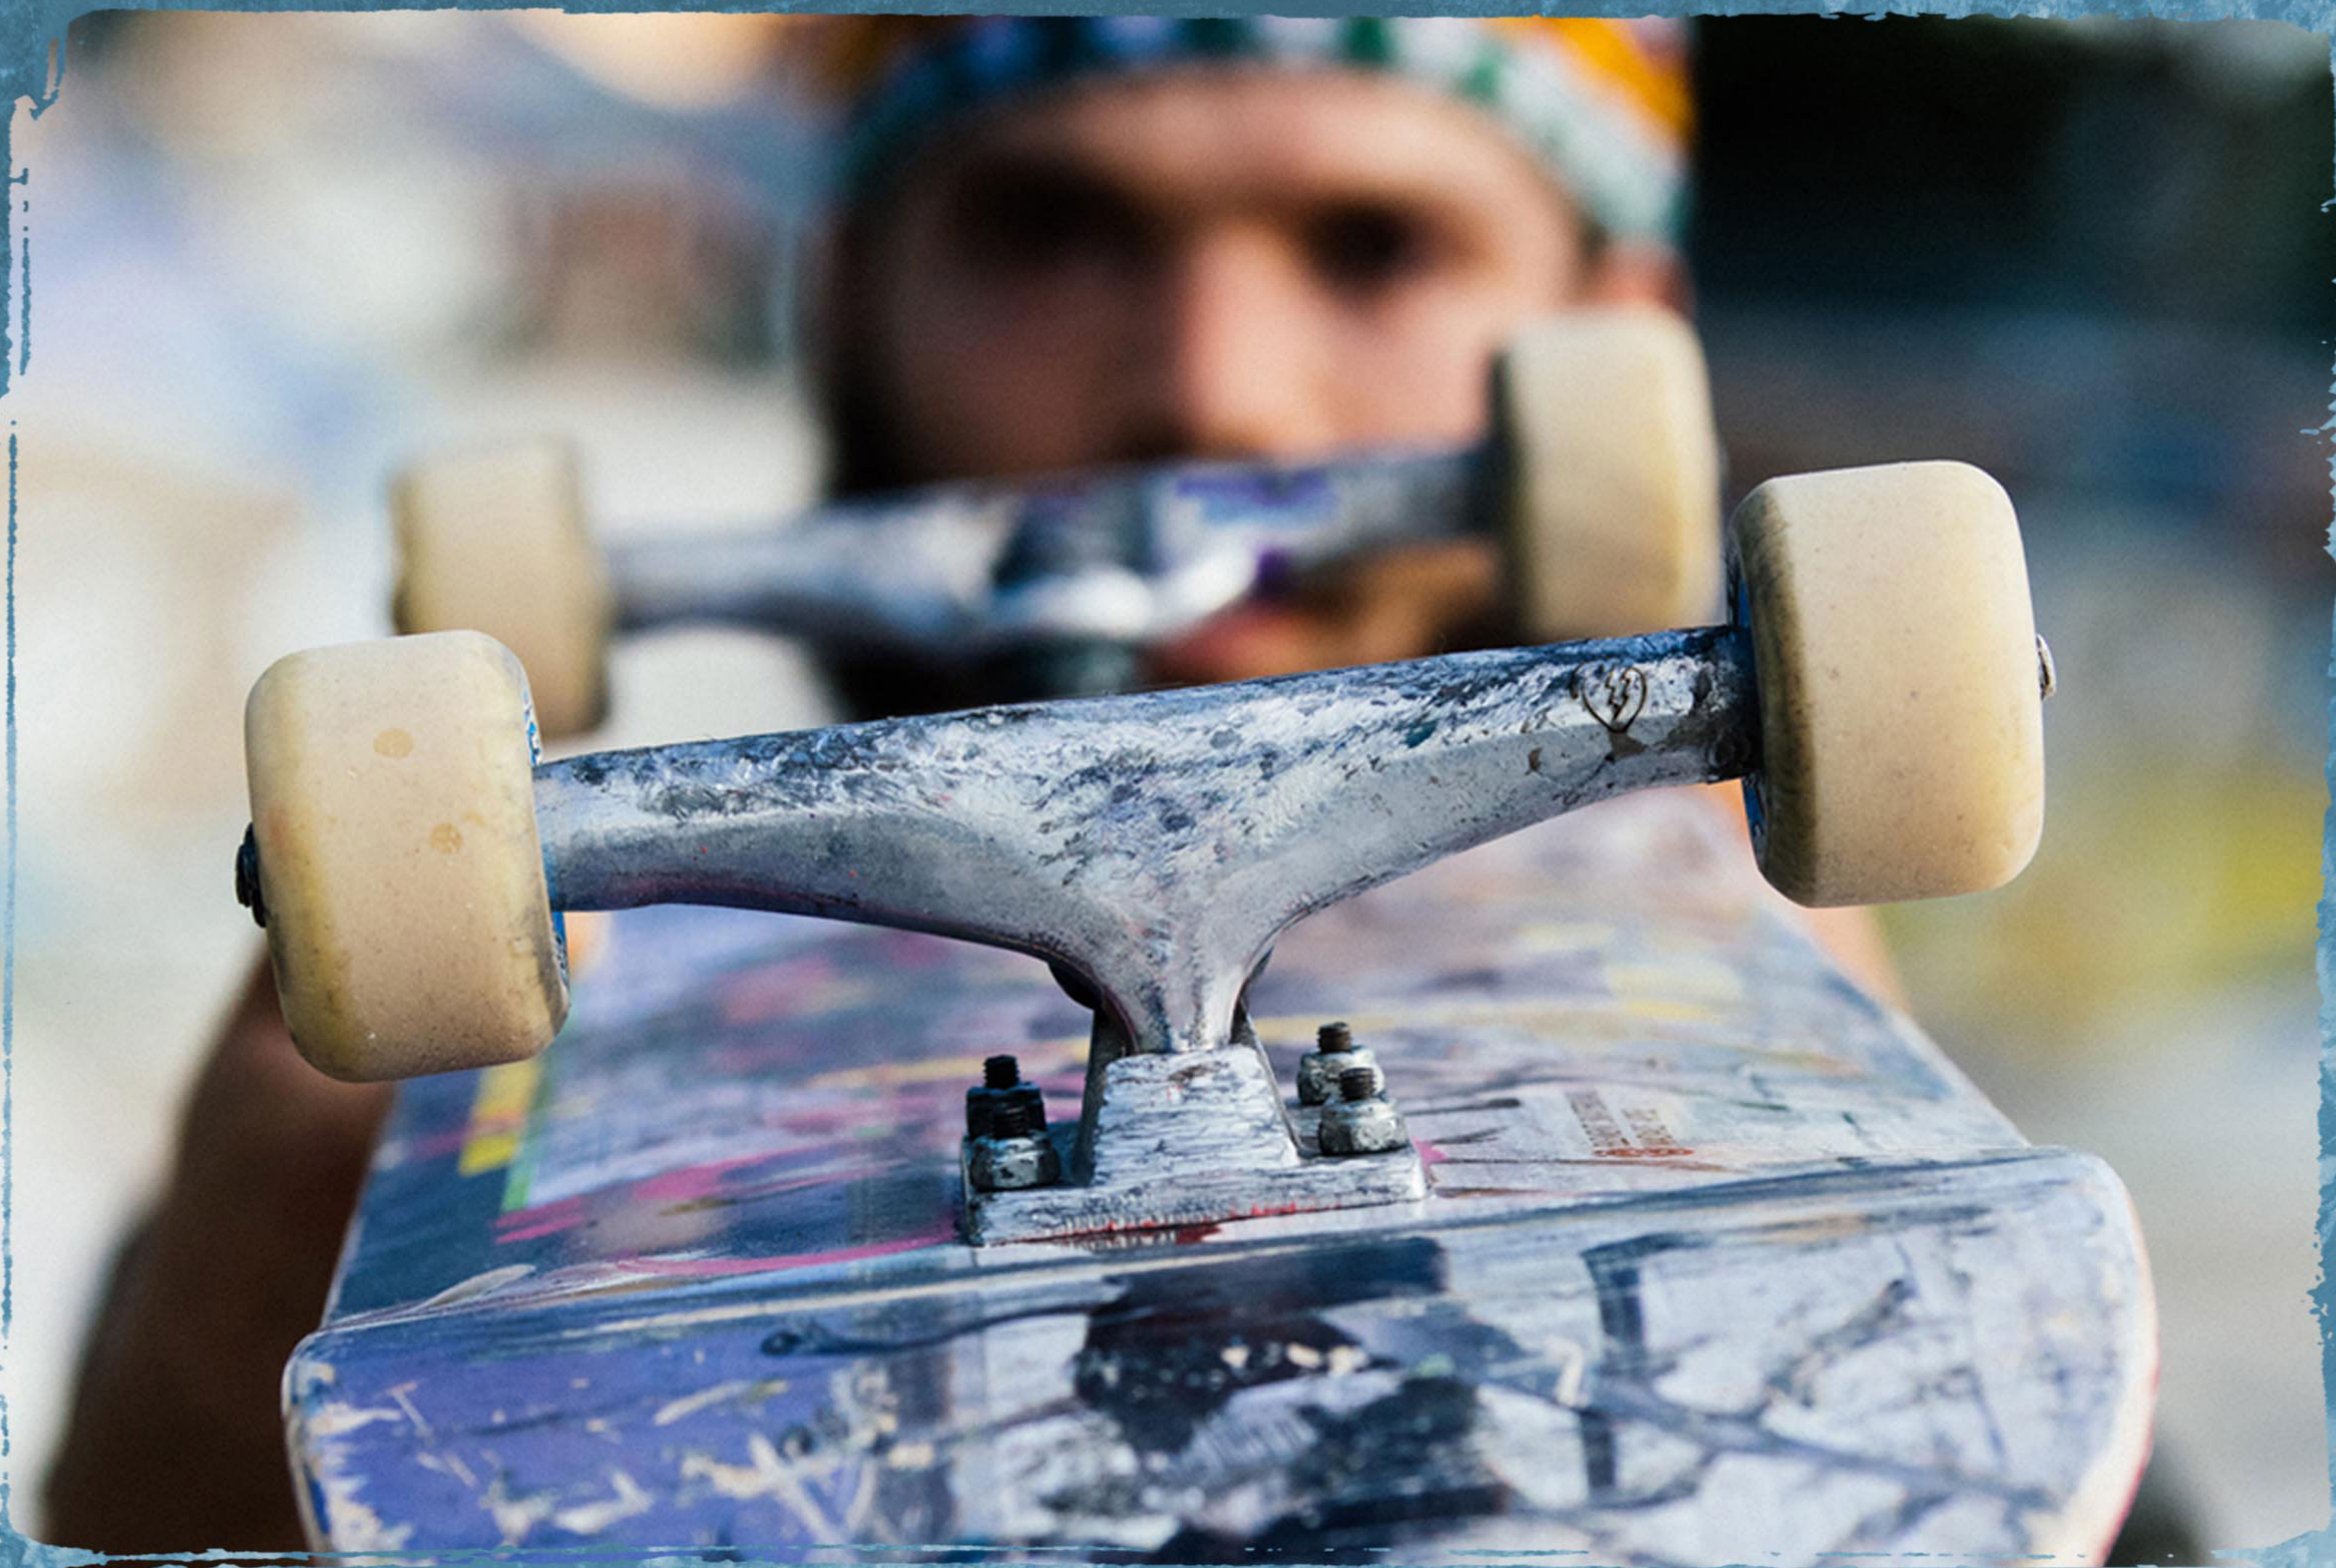

NASSIM GUAMMAZ **STAMPED SERIES**

148 LIGHTS - 8.25" AXLES
FORGED POLISHED BASEPLATES
W/HOLLOW KINGPINS
2-TONE CLEAR BLUE TOP/NAVY BLUE BOTTOM
90DU THUNDER BUSHINGS

THUNDER LIGHTS