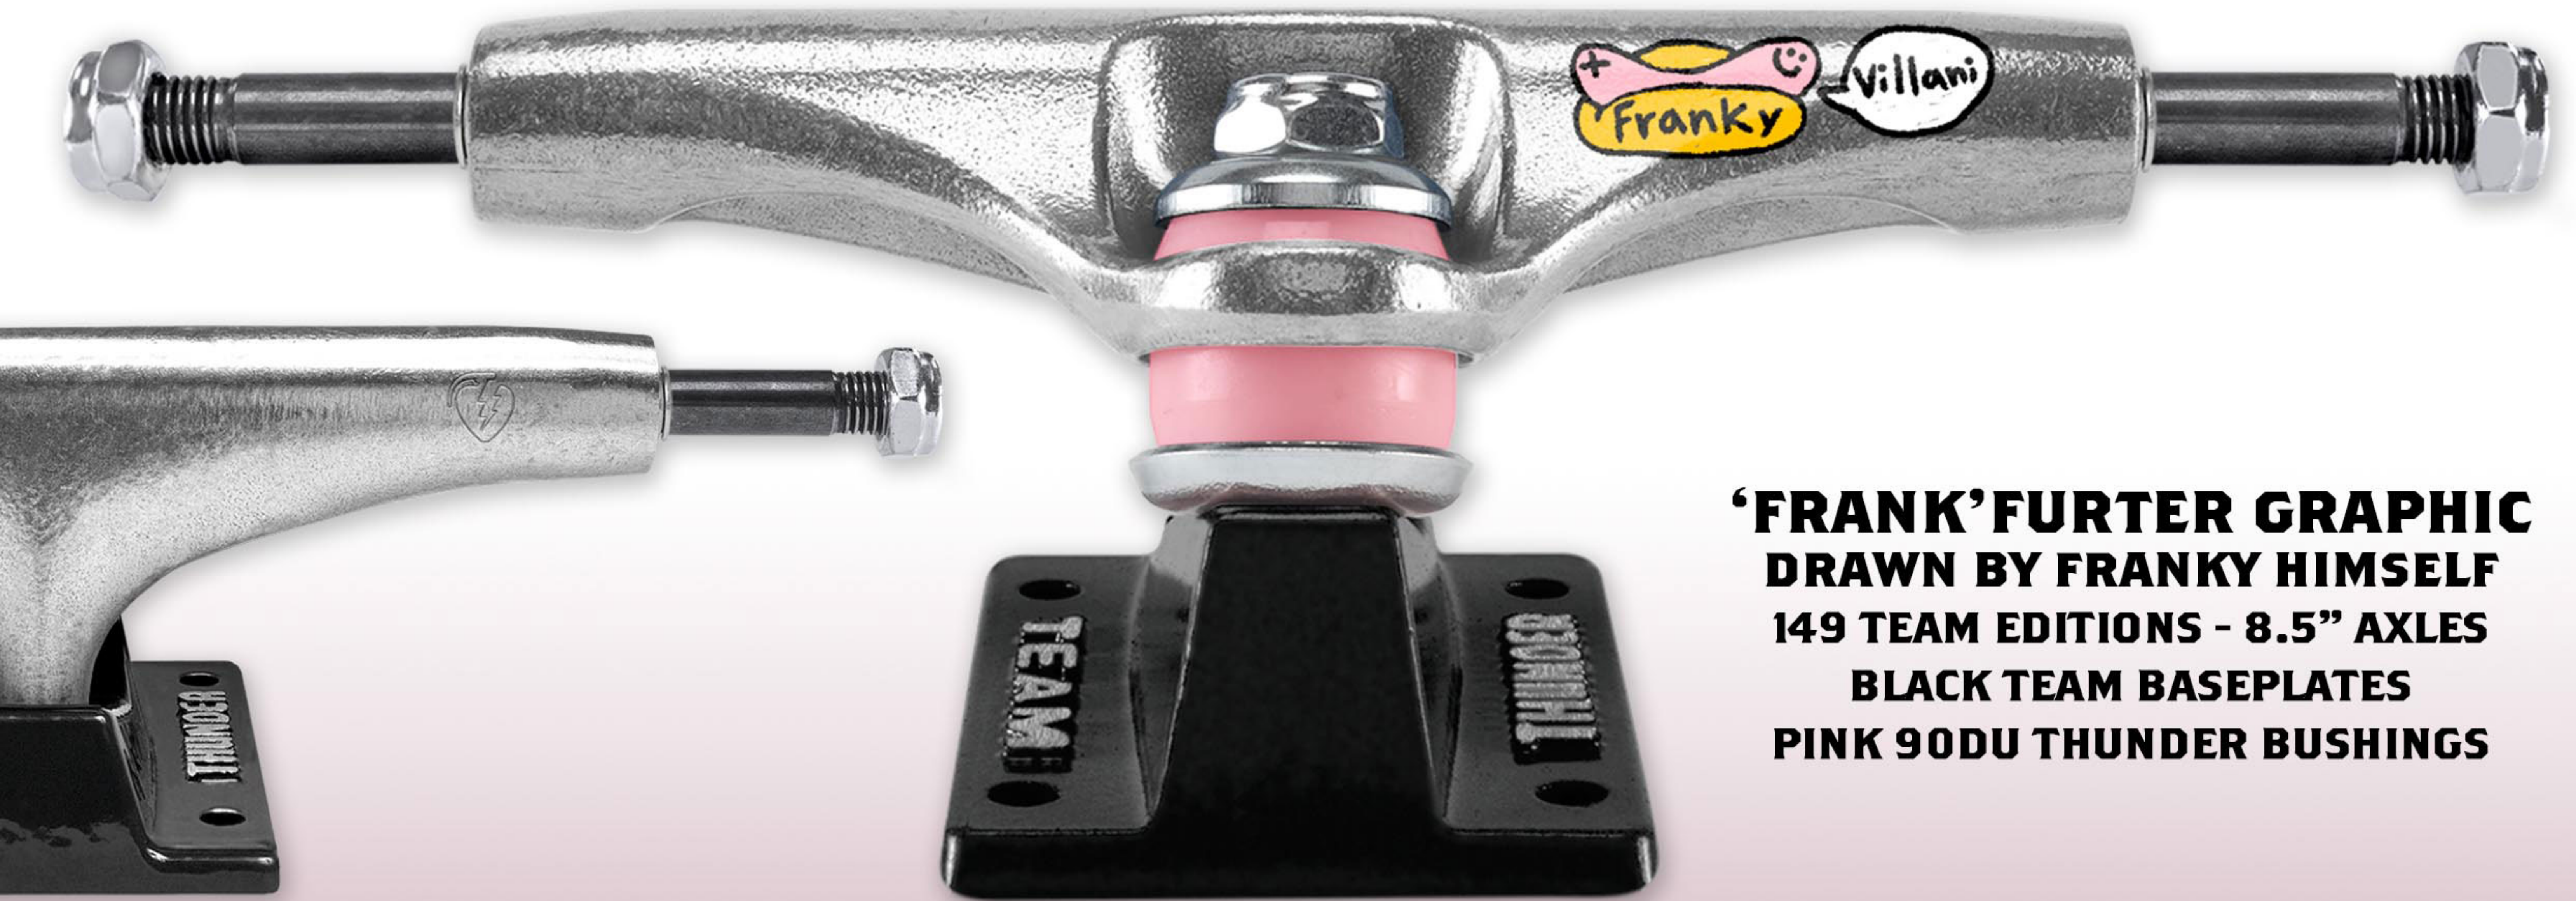

FRANKY VILLANI **STAMPED SERIES**

**'FRANK' FURTER GRAPHIC
DRAWN BY FRANKY HIMSELF
149 TEAM EDITIONS - 8.5" AXLES
BLACK TEAM BASEPLATES
PINK 90DU THUNDER BUSHINGS**

TEAM EDITIONS