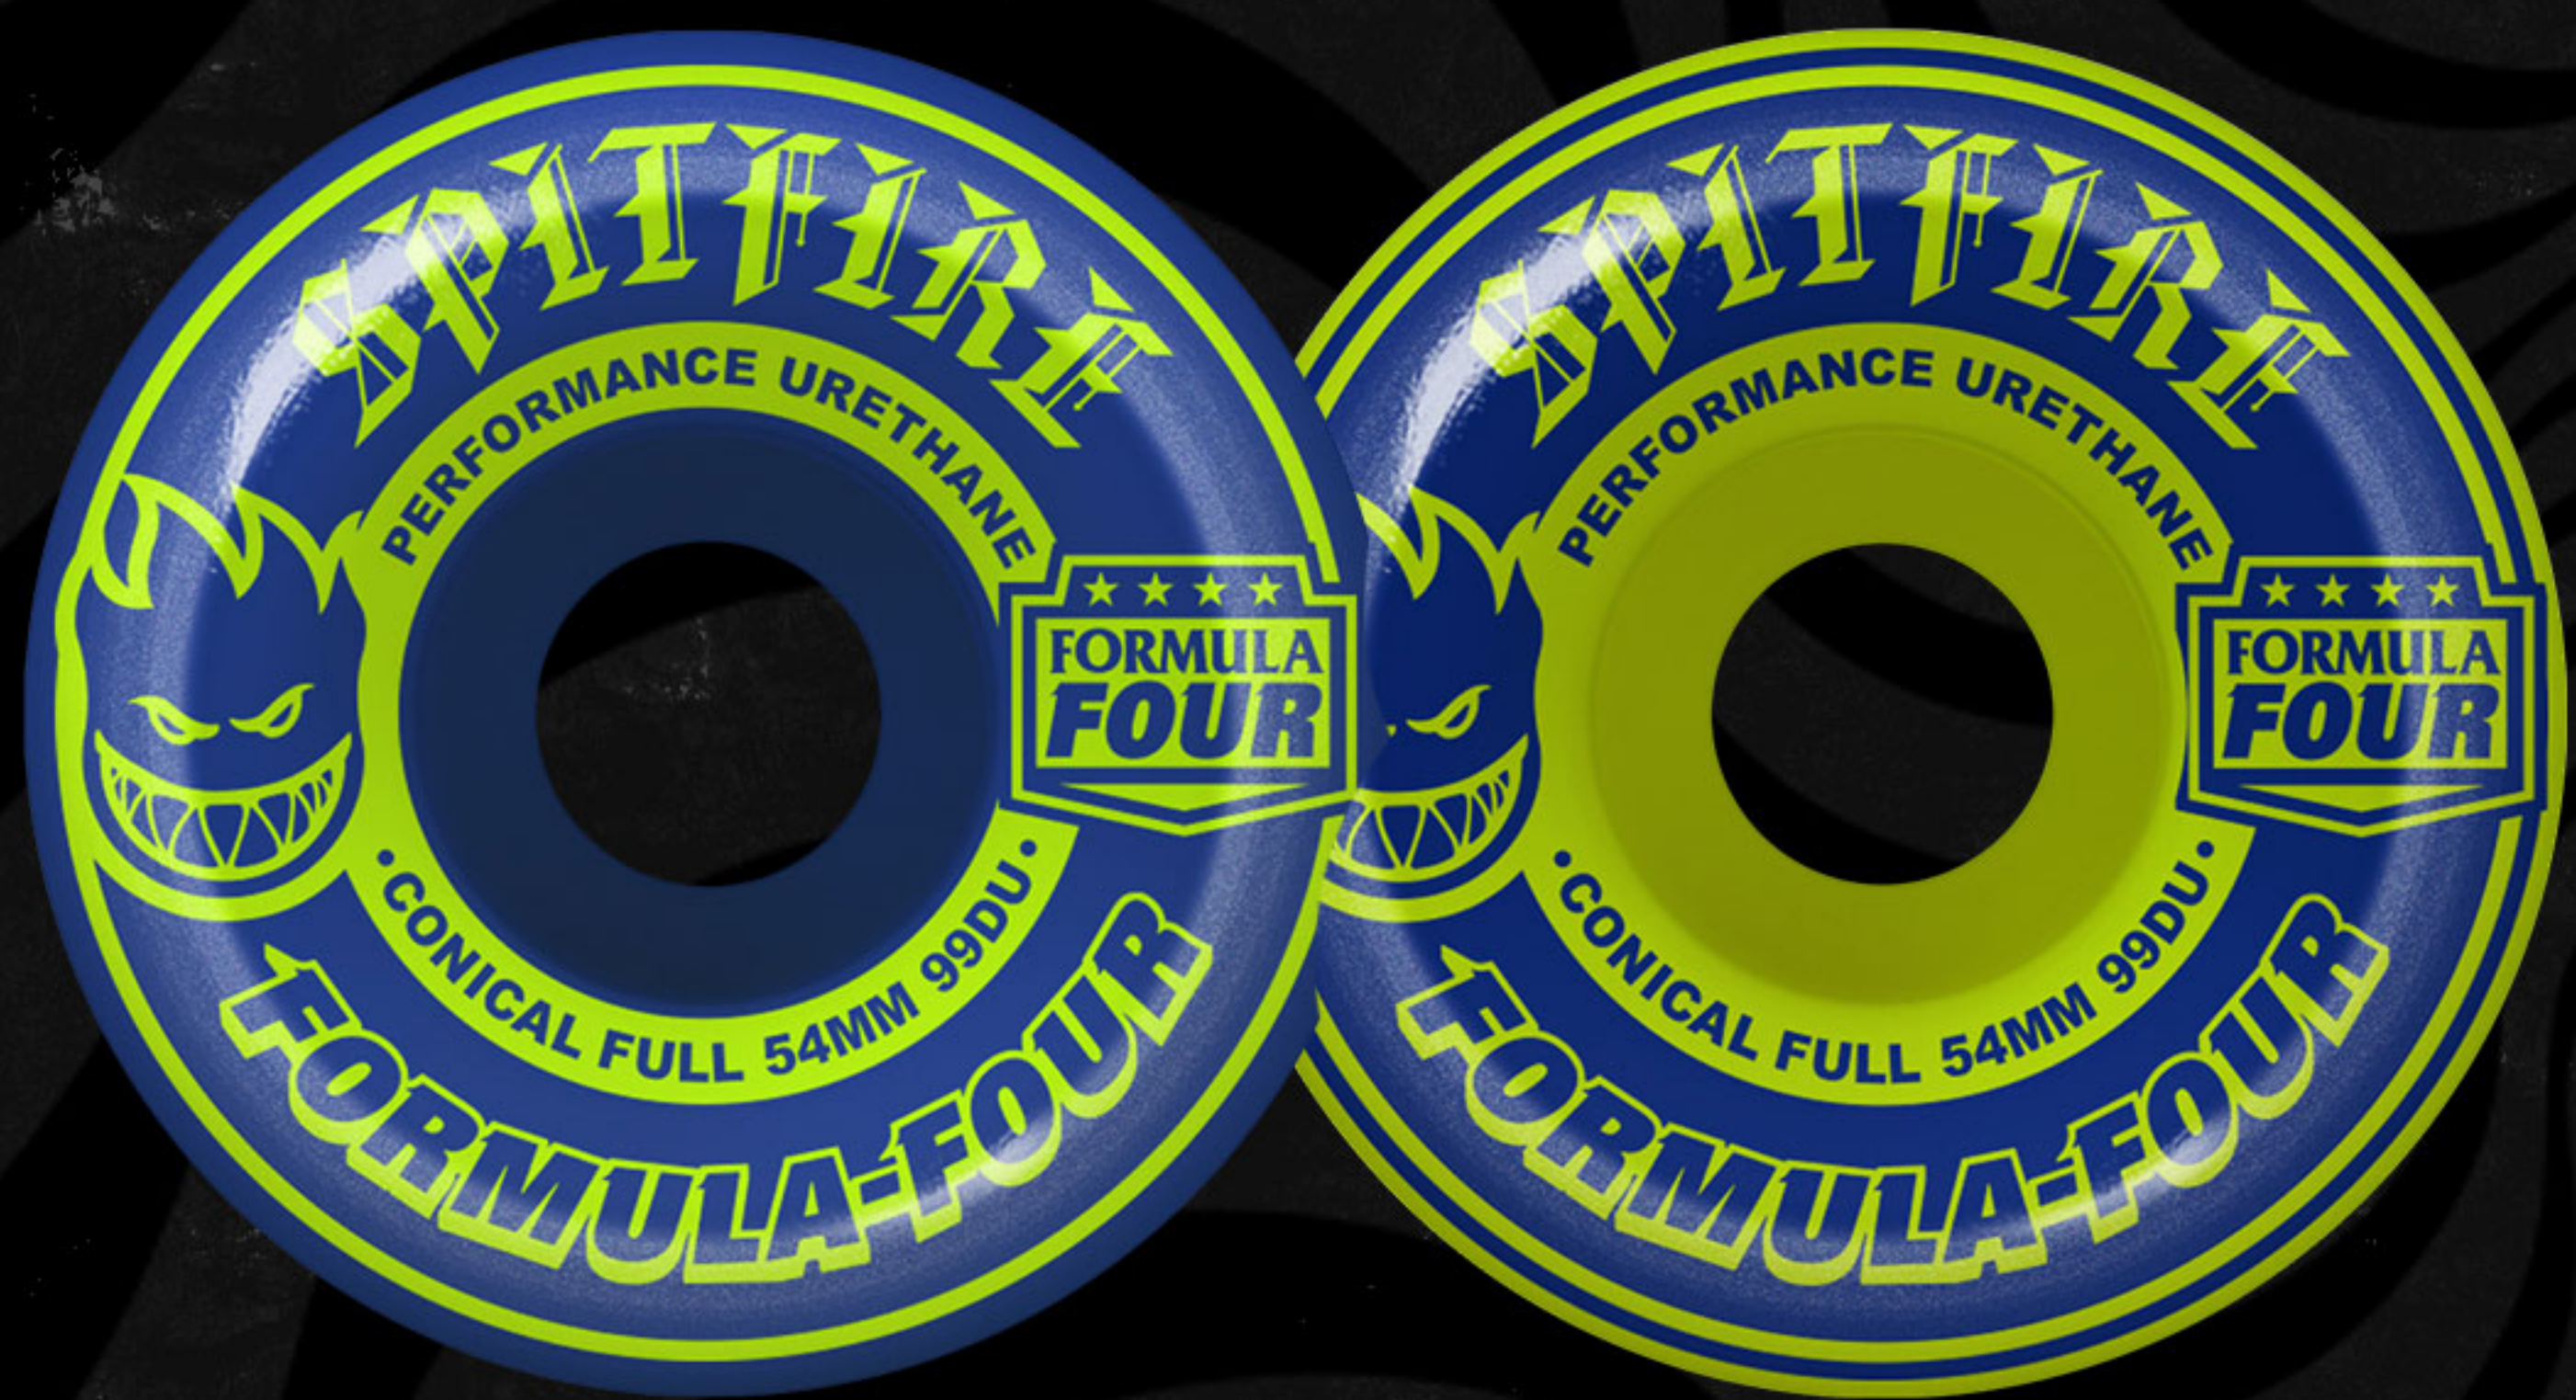

CONICAL FULL MASH-UPS
F4 CONICAL FULL - 2 LIME, 2 NAVY - MASH-UP -
54, 56 MM **99 DU**

ANDREW ALLEN AA
F4 CONICAL FULL - BLACK -
53, 55 MM **99 DU**

OG CLASSICS COLOR-UP
CLASSIC FORMULA, OG SHAPE - ICE BLUE & AURORA RED -
54 MM **99 DU**