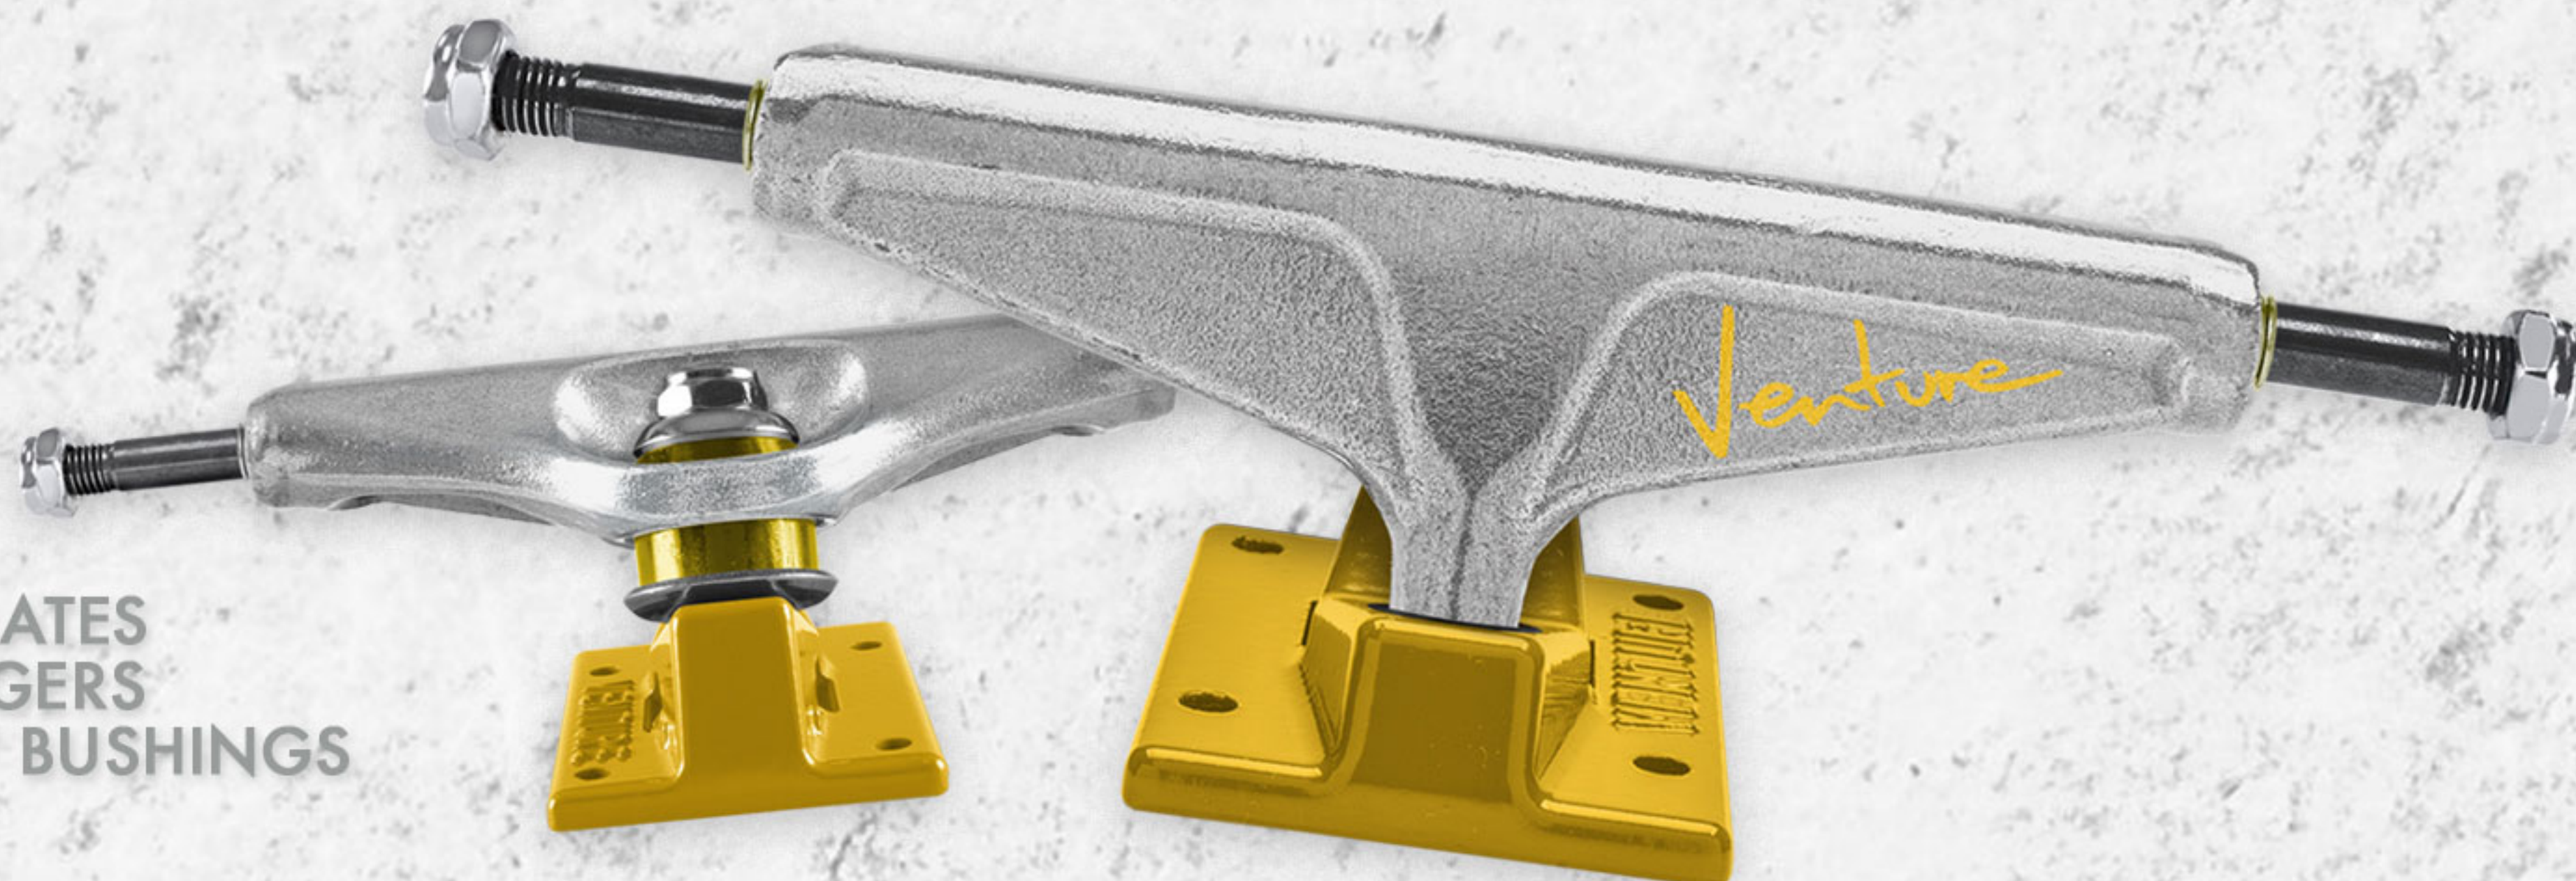

-BLUE BASEPLATES
-POLISHED HANGERS
-5.2 HI W/ BLUE BUSHINGS

-RED BASEPLATES
-POLISHED HANGERS
-5.8 W/ RED BUSHINGS

-YELLOW BASEPLATES
-POLISHED HANGERS
-5.6 W/ YELLOW BUSHINGS

NEW BLACK SHADOW TEAM EDITIONS