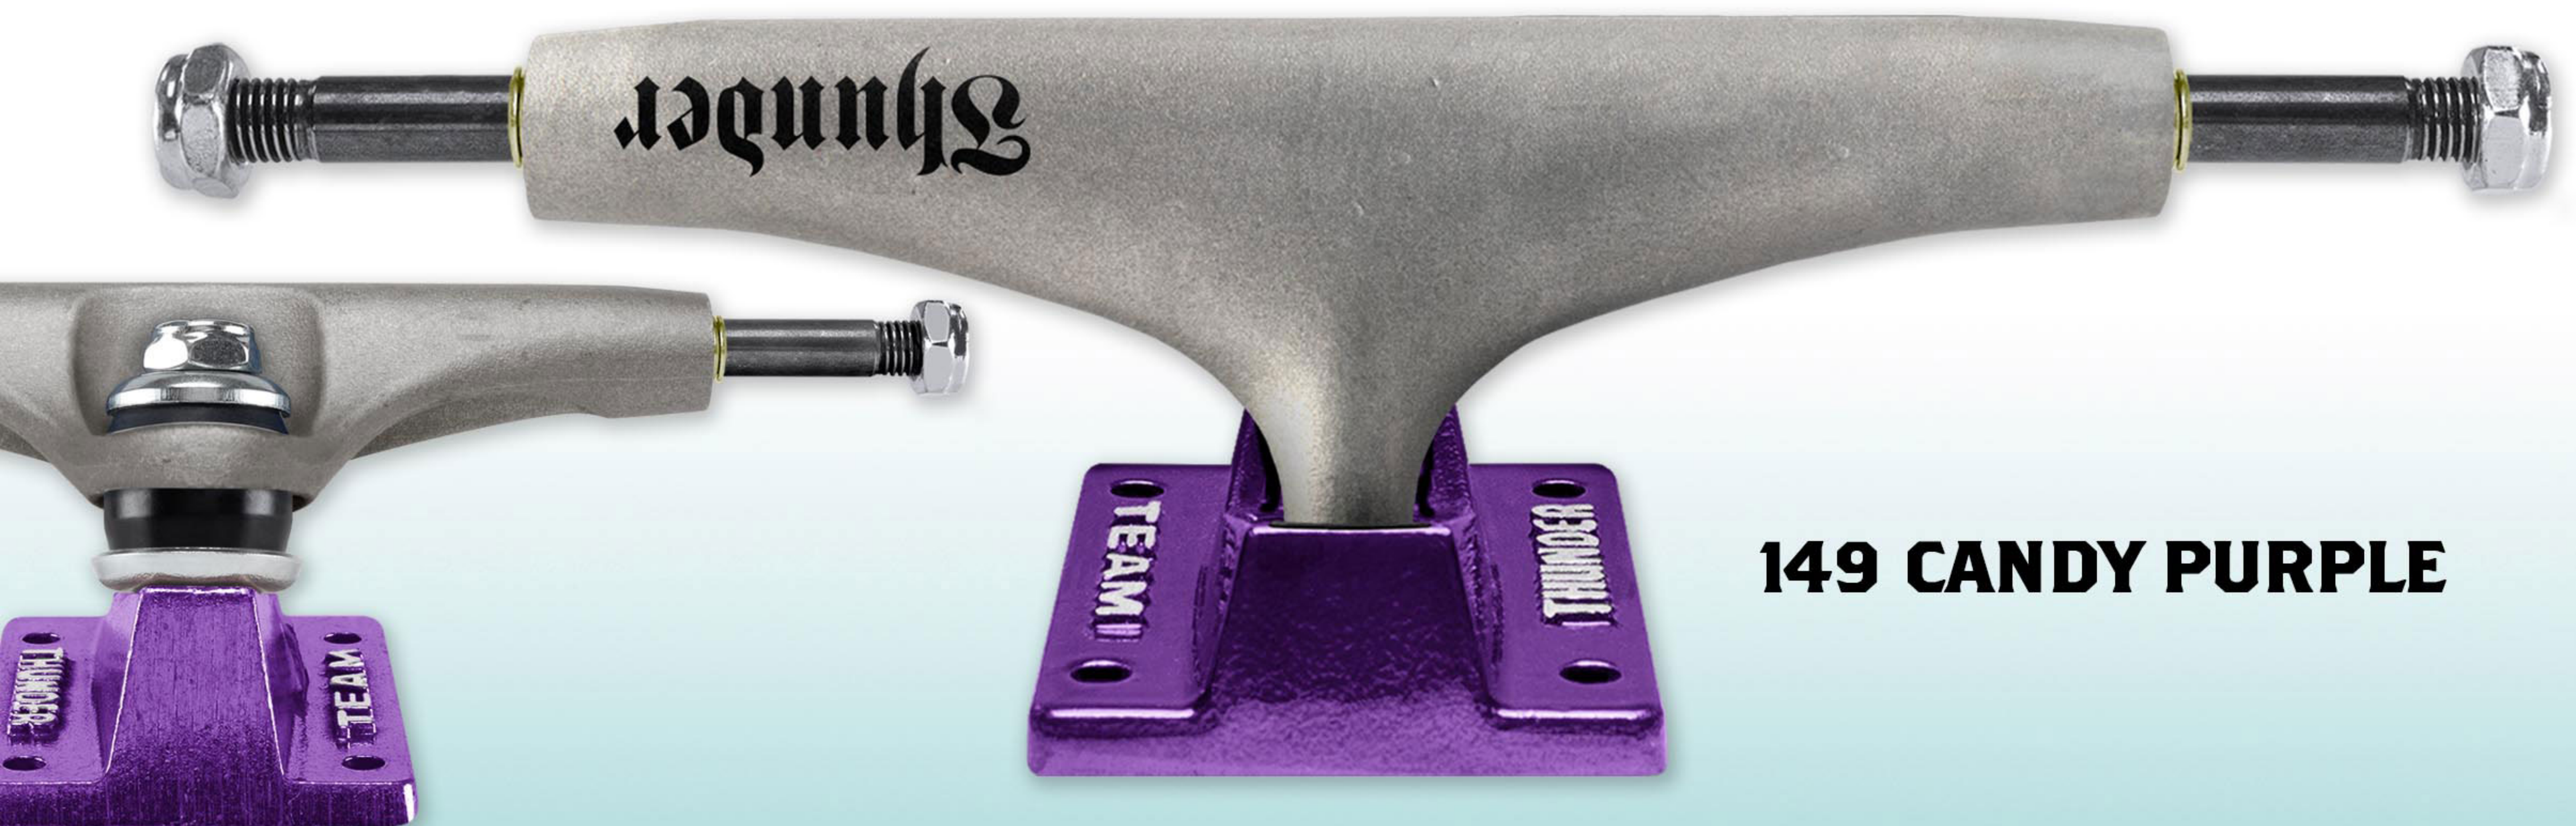

149 CANDY PURPLE

TEAM EDITIONS