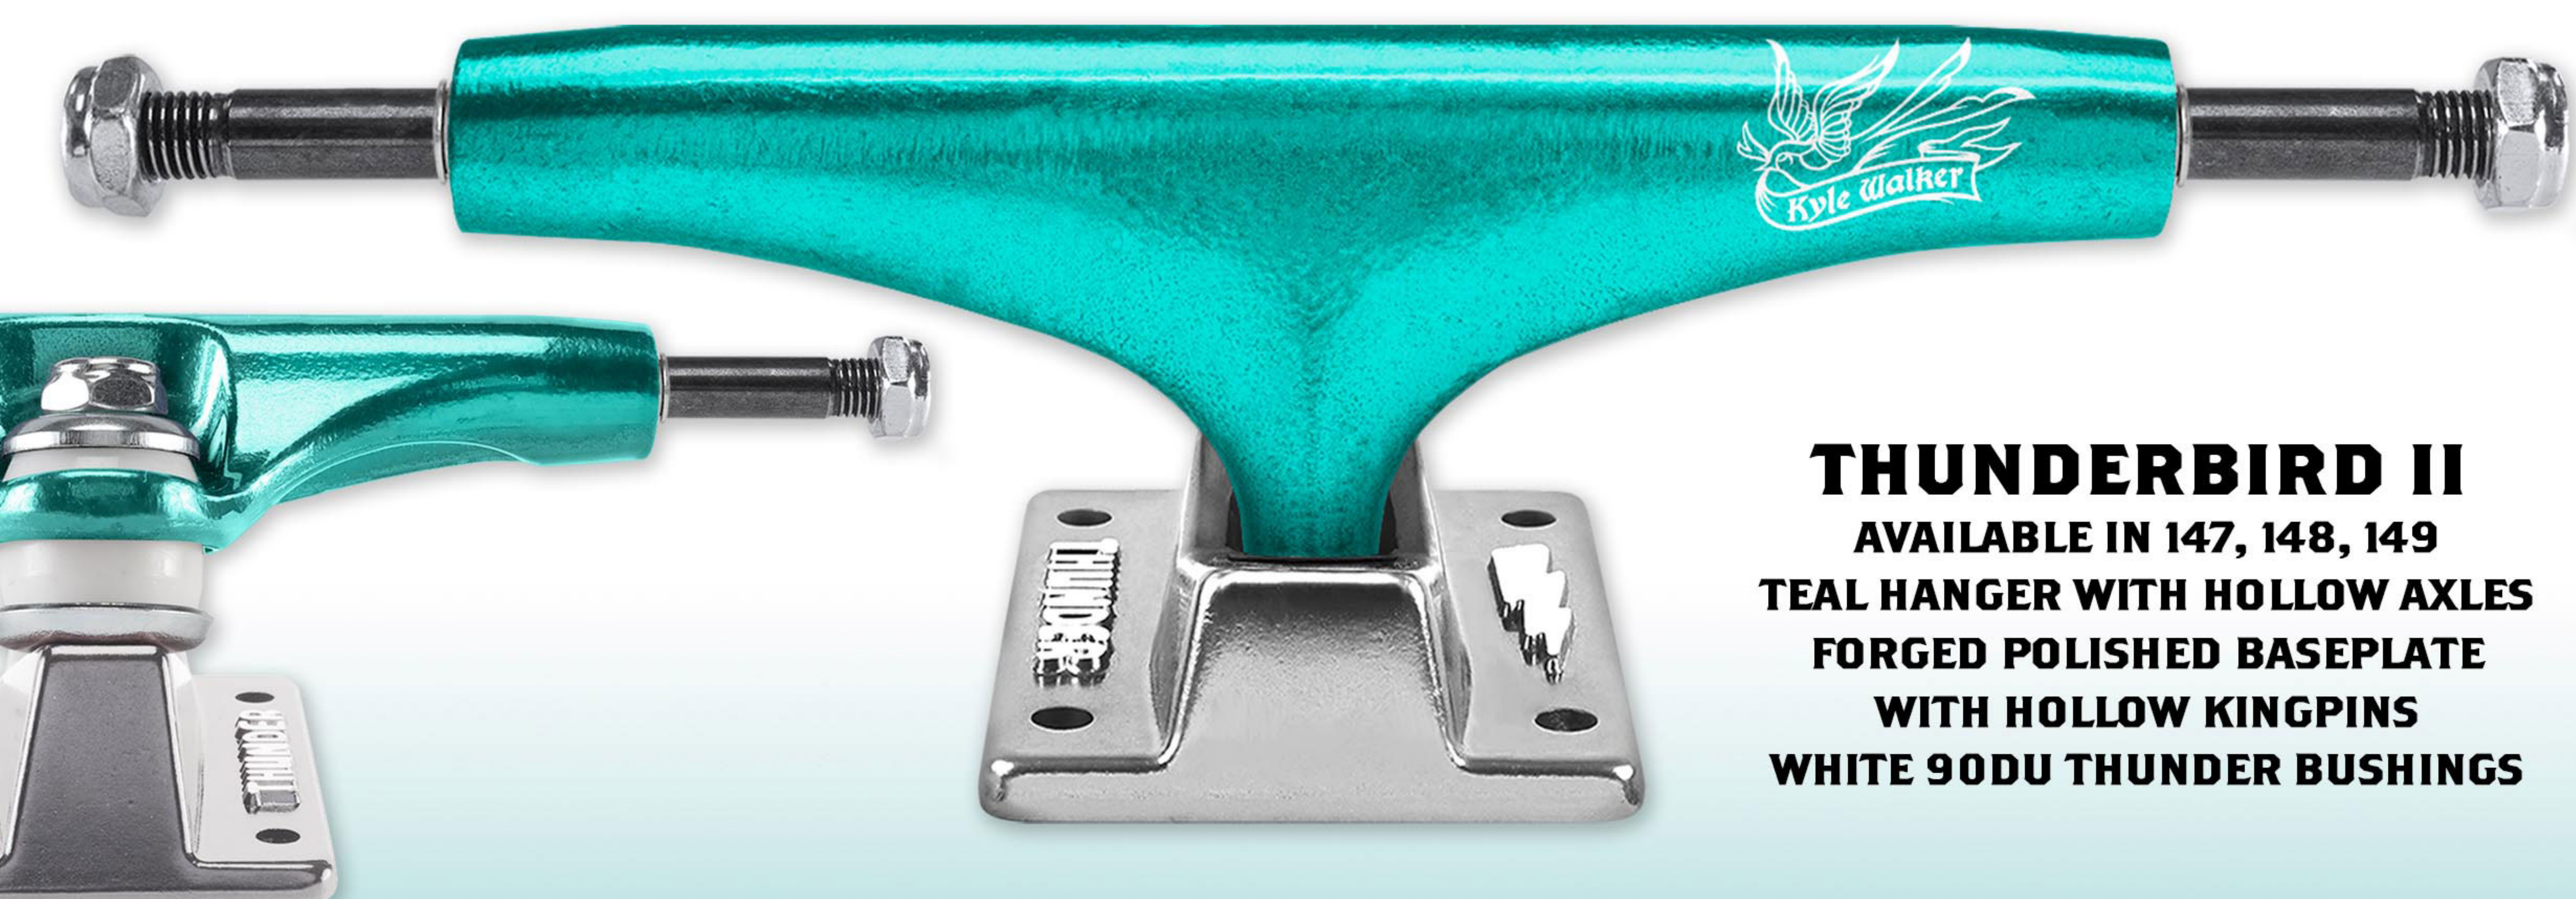

TEAM EDITIONS

NASSIM GUAMMAZ **STAMPED SERIES**

148 LIGHTS - 8.25" AXLES
FORGED POLISHED BASEPLATES
W/HOLLOW KINGPINS
2-TONE CLEAR BLUE TOP/NAVY BLUE BOTTOM
90DU THUNDER BUSHINGS

THUNDER LIGHTS

KYLE WALKER **HOLLOW LIGHTS**