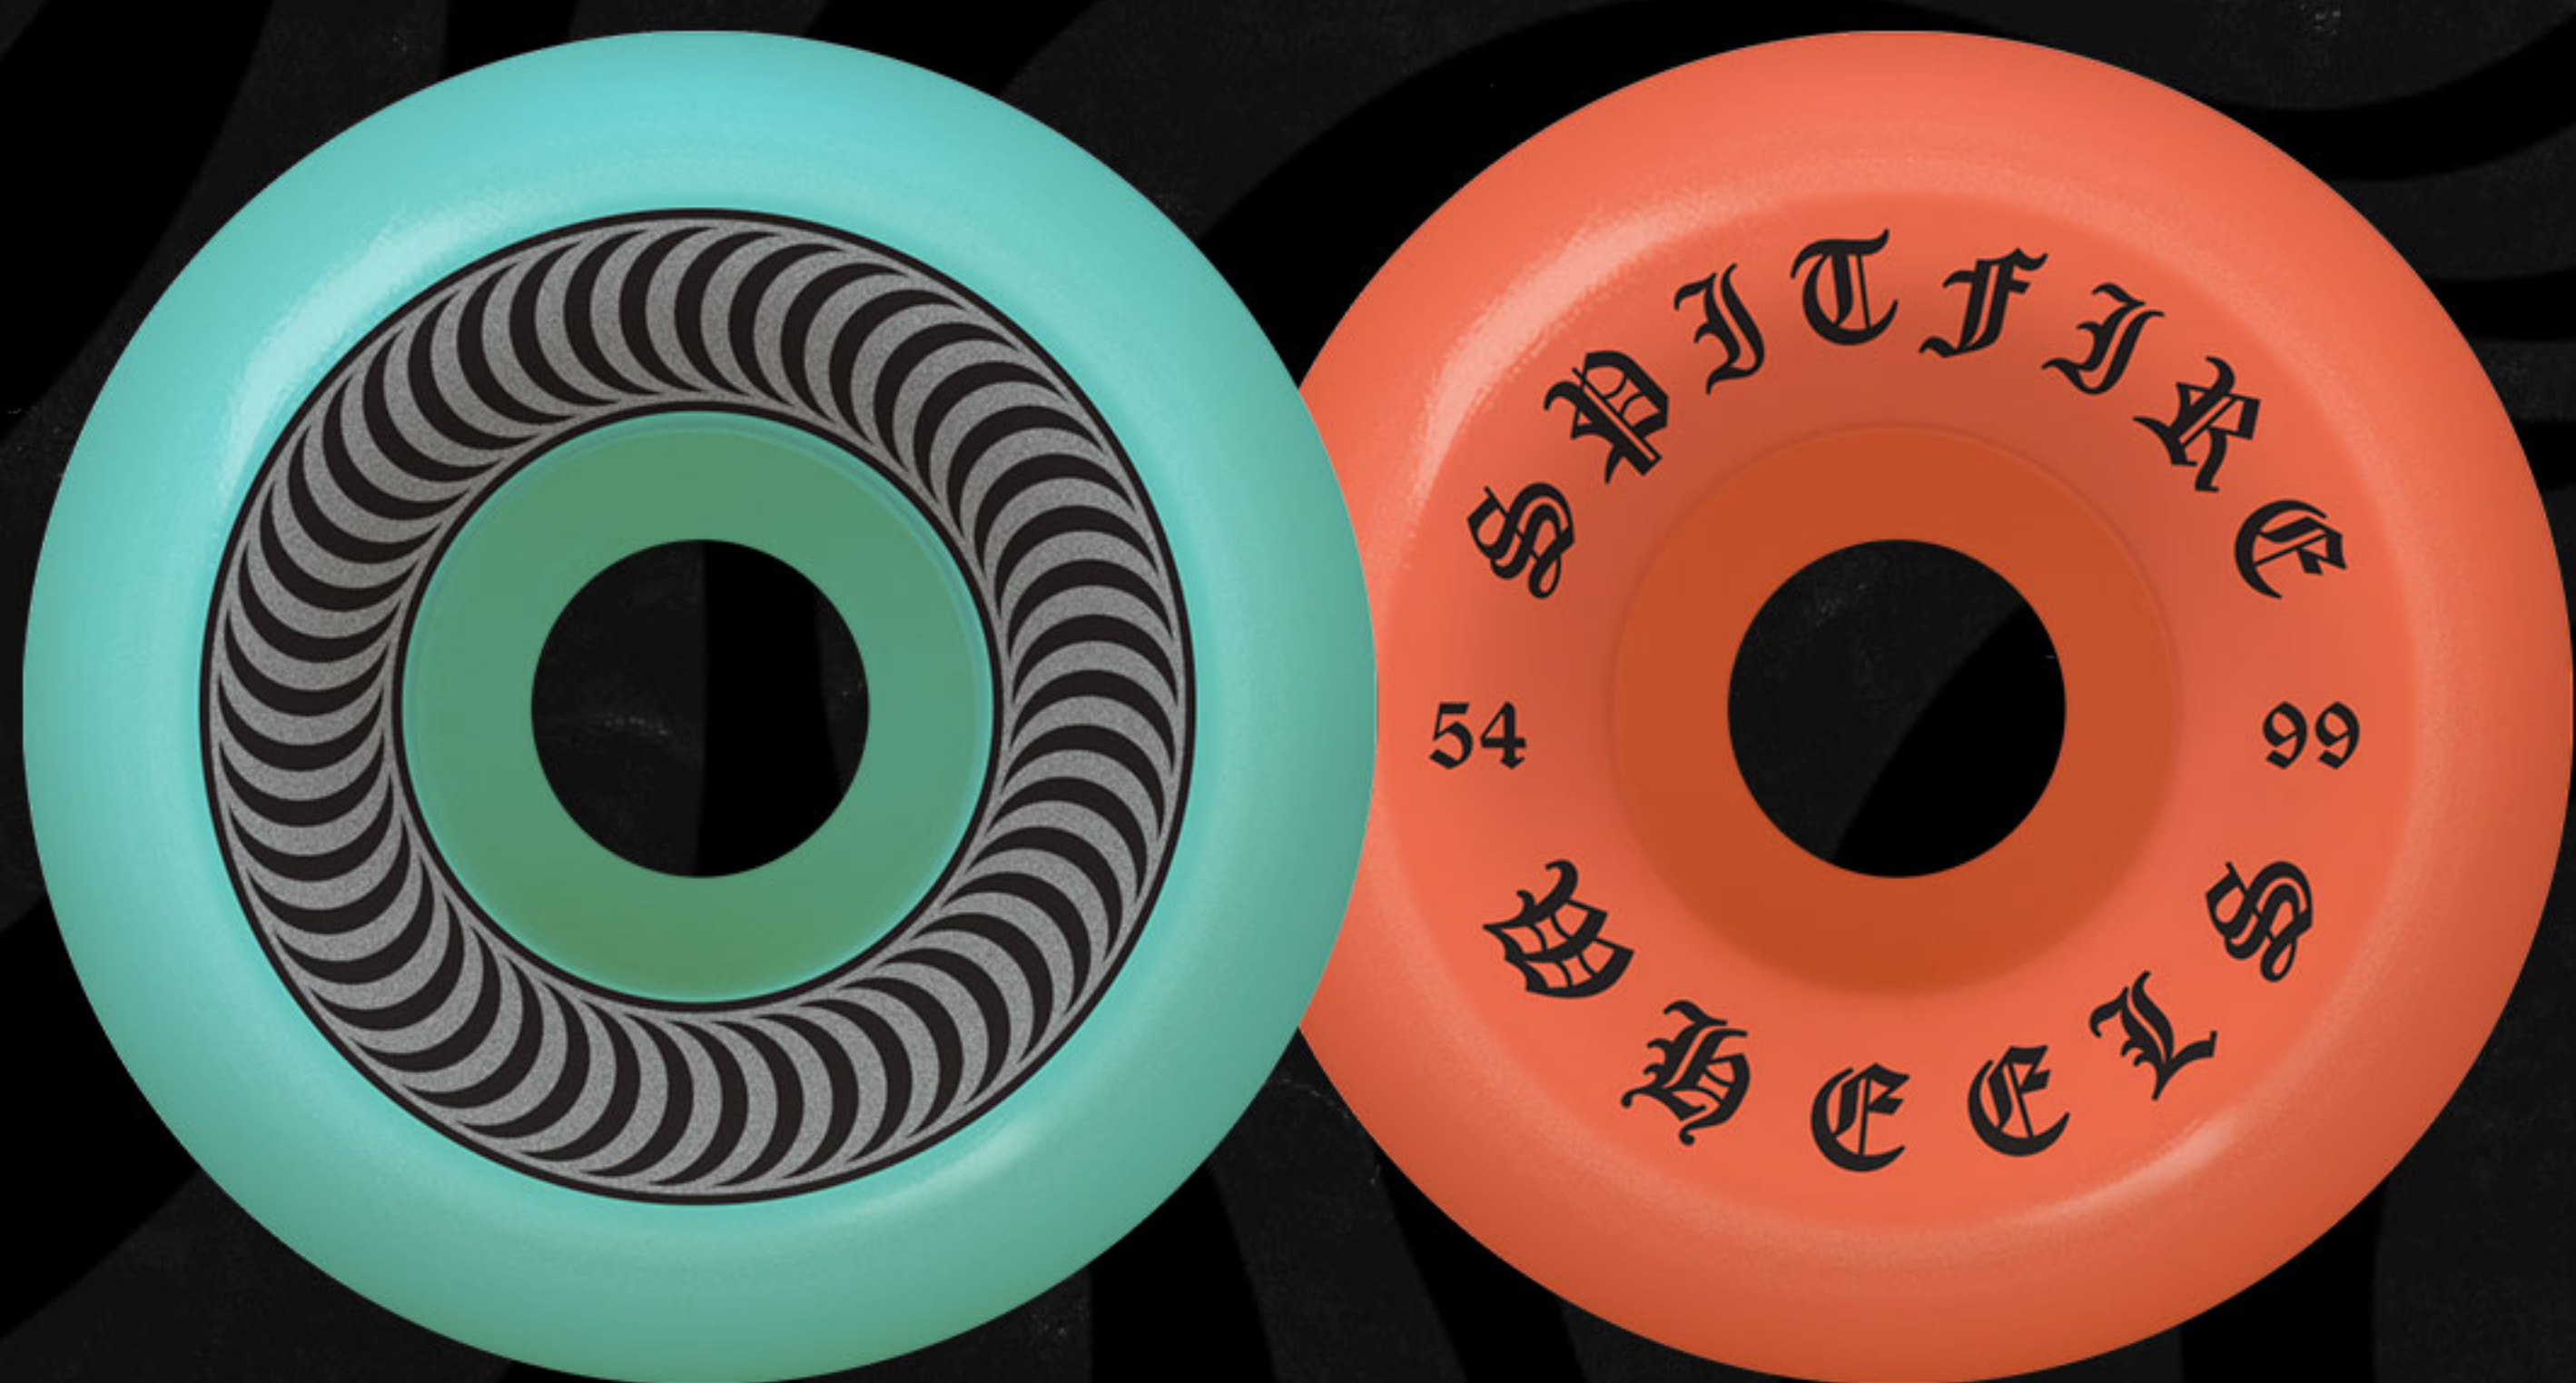

CONICAL FULL MASH-UPS
F4 CONICAL FULL - 2 LIME, 2 NAVY - MASH-UP -
54, 56 MM **99 DU**

ANDREW ALLEN AA
F4 CONICAL FULL - BLACK -
53, 55 MM **99 DU**

OG CLASSICS COLOR-UP
CLASSIC FORMULA, OG SHAPE - ICE BLUE & AURORA RED -
54 MM **99 DU**