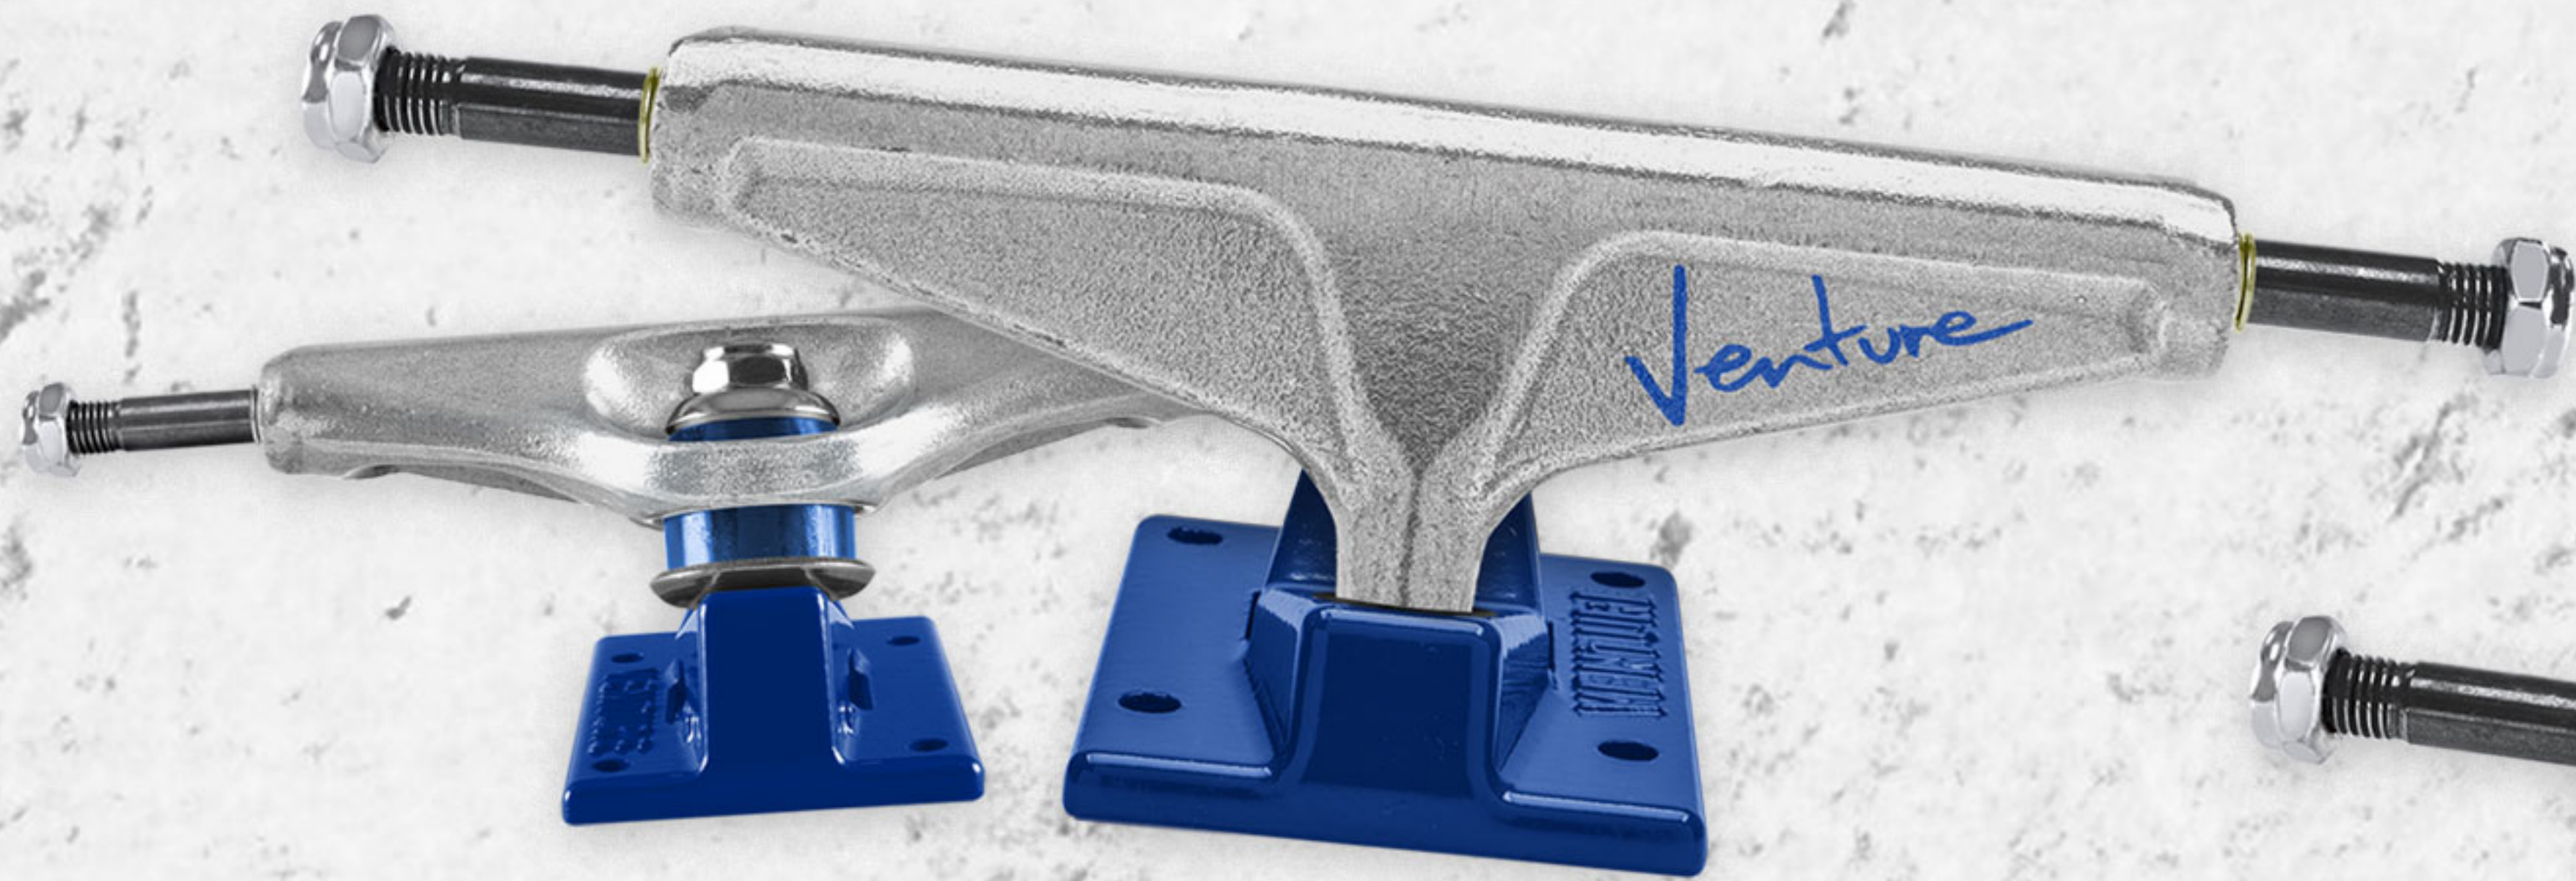

-BLUE BASEPLATES
-POLISHED HANGERS
-5.2 HI W/ BLUE BUSHINGS

-RED BASEPLATES
-POLISHED HANGERS
-5.8 W/ RED BUSHINGS

-YELLOW BASEPLATES
-POLISHED HANGERS
-5.6 W/ YELLOW BUSHINGS

NEW BLACK SHADOW TEAM EDITIONS