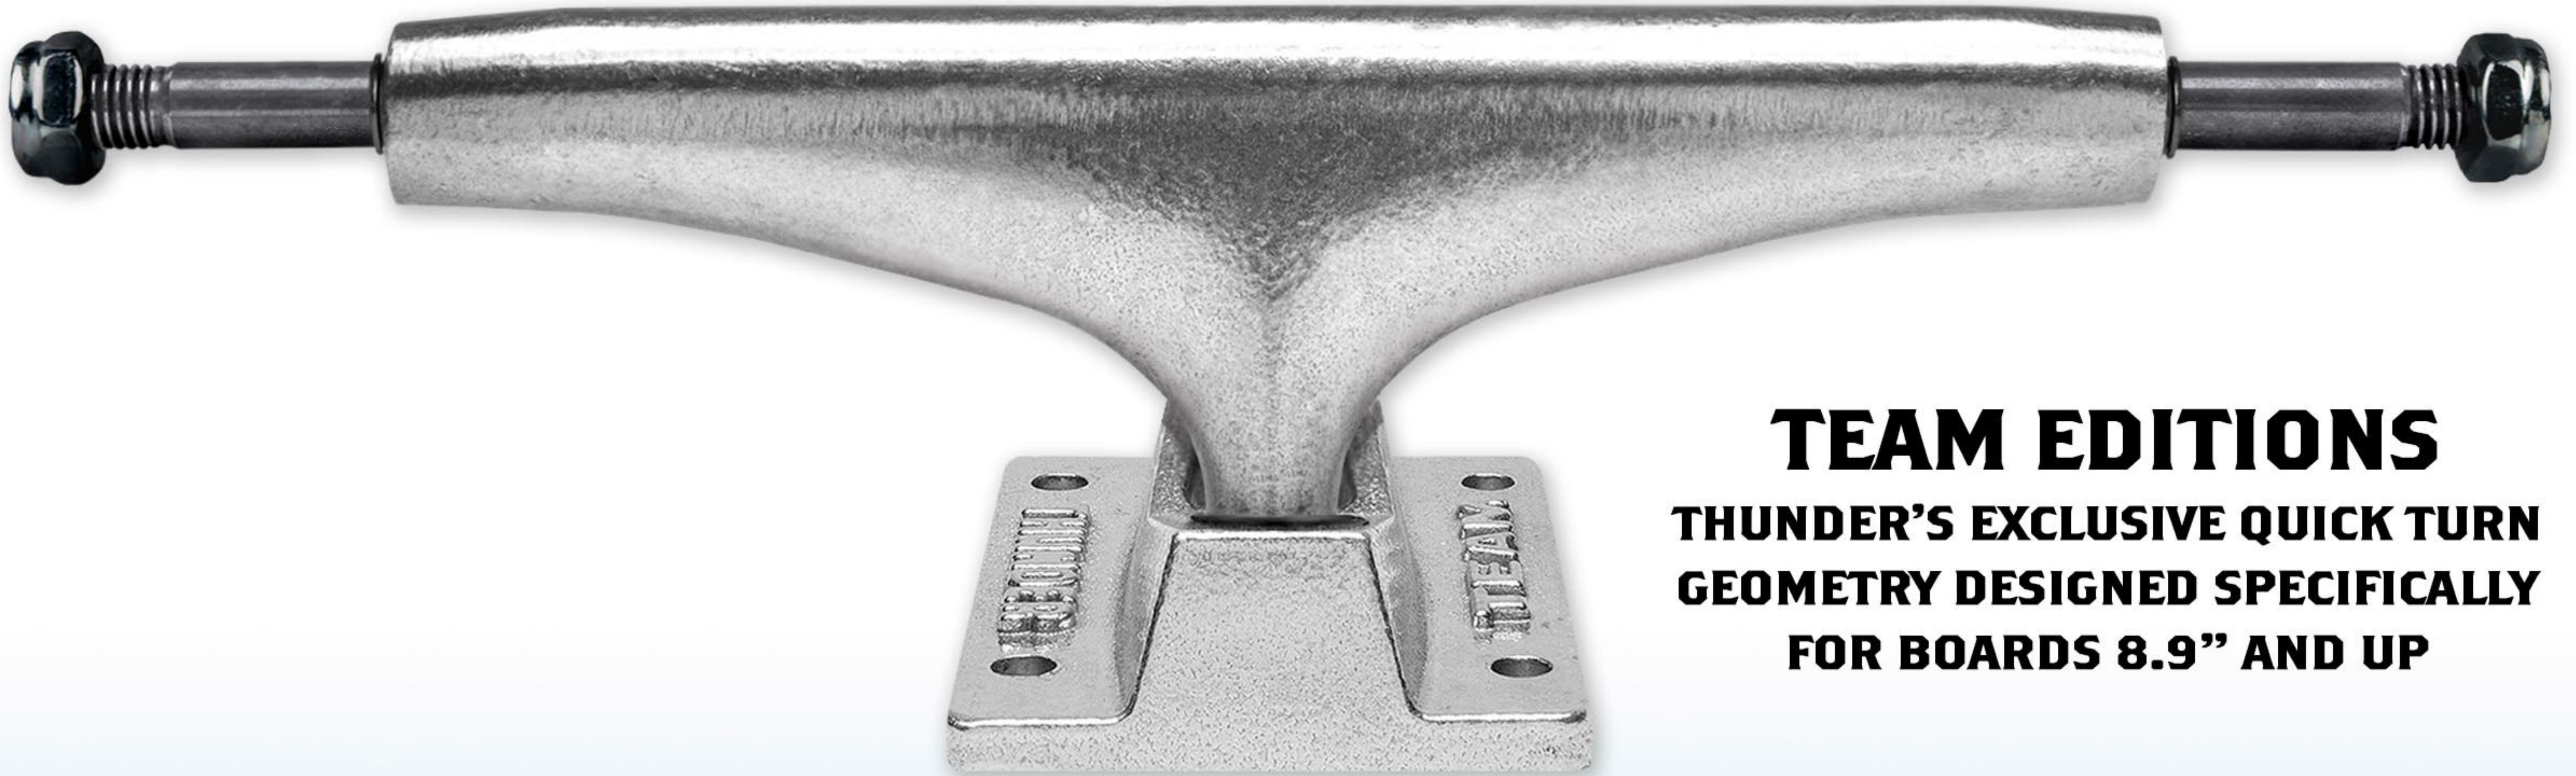

NEW

POLISHED 161'S 9.125" AXLE

TEAM EDITIONS

**THUNDER'S EXCLUSIVE QUICK TURN
GEOMETRY DESIGNED SPECIFICALLY
FOR BOARDS 8.9" AND UP**