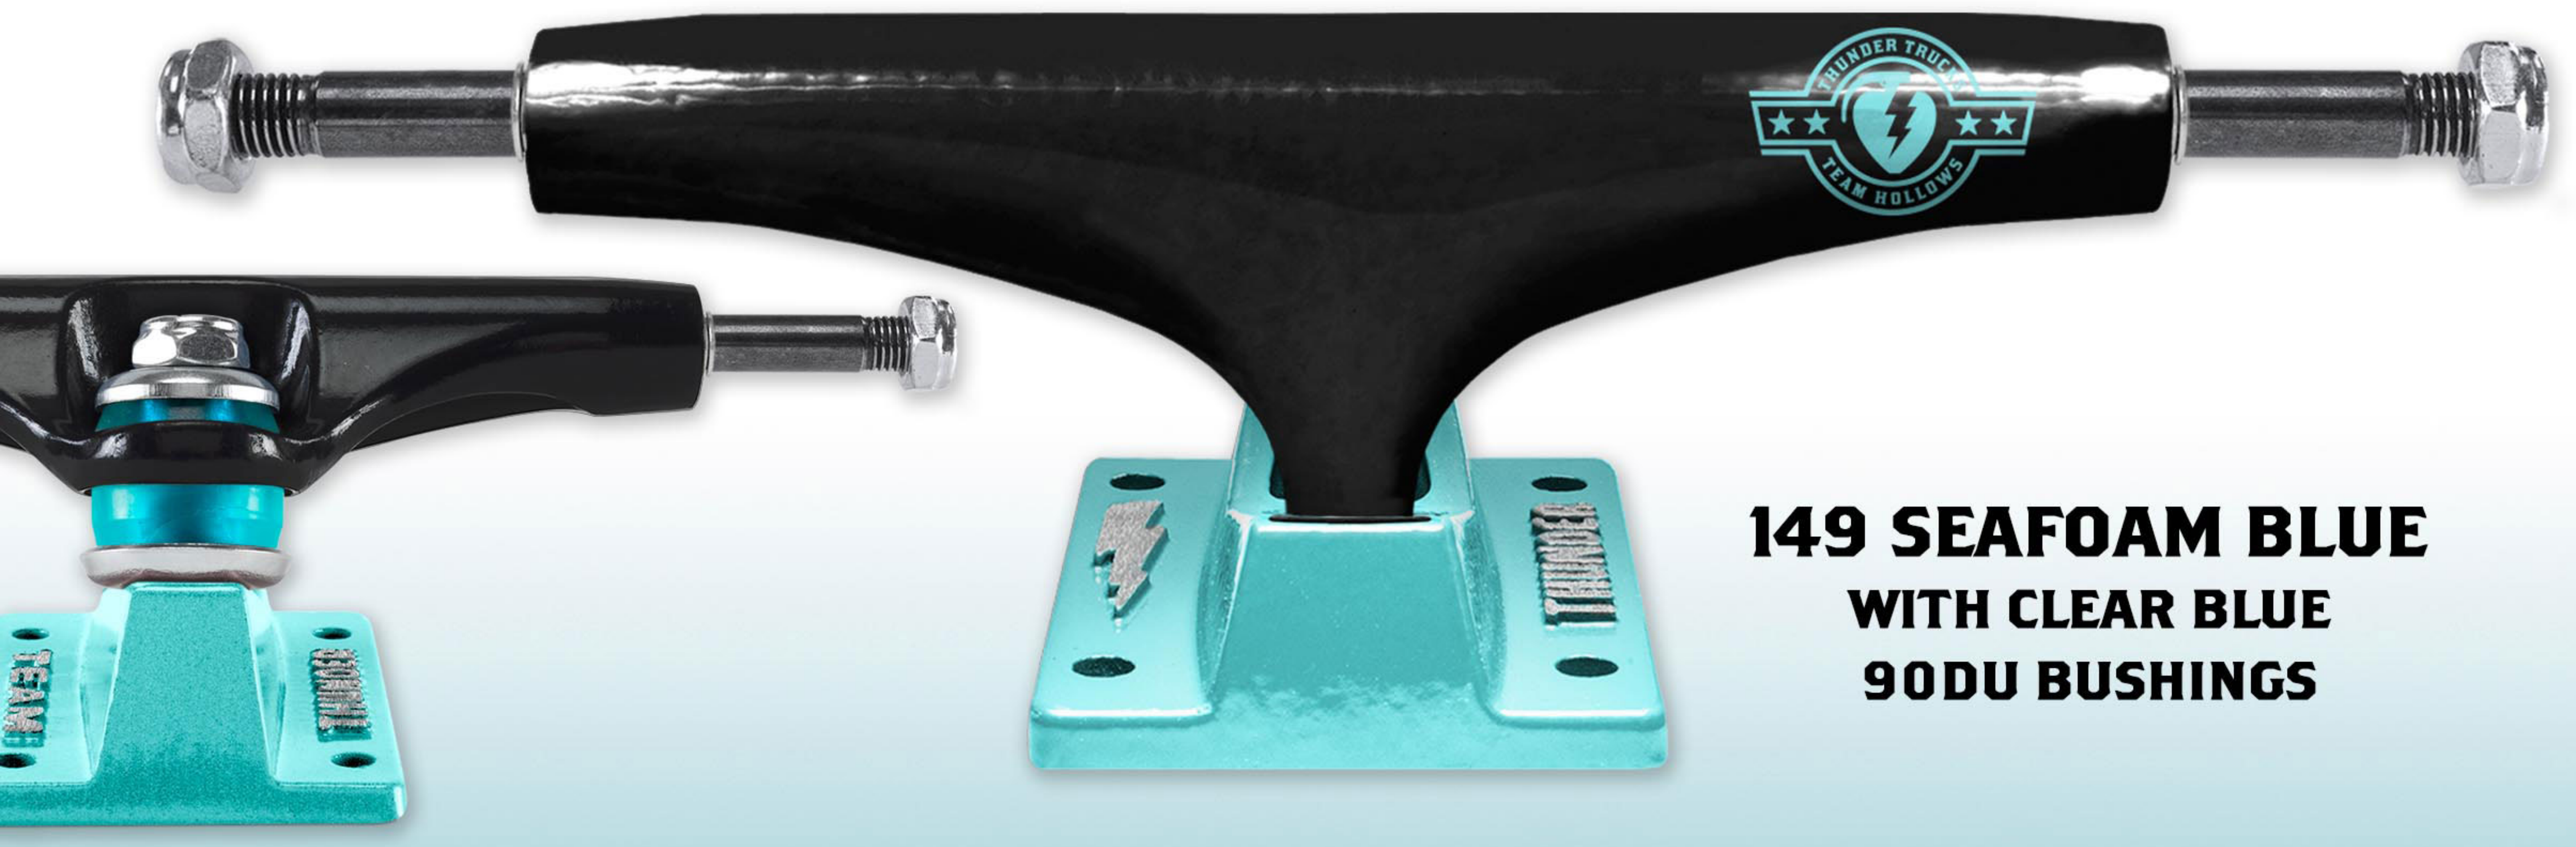

**149 SEAFOAM BLUE
WITH CLEAR BLUE
90DU BUSHINGS**